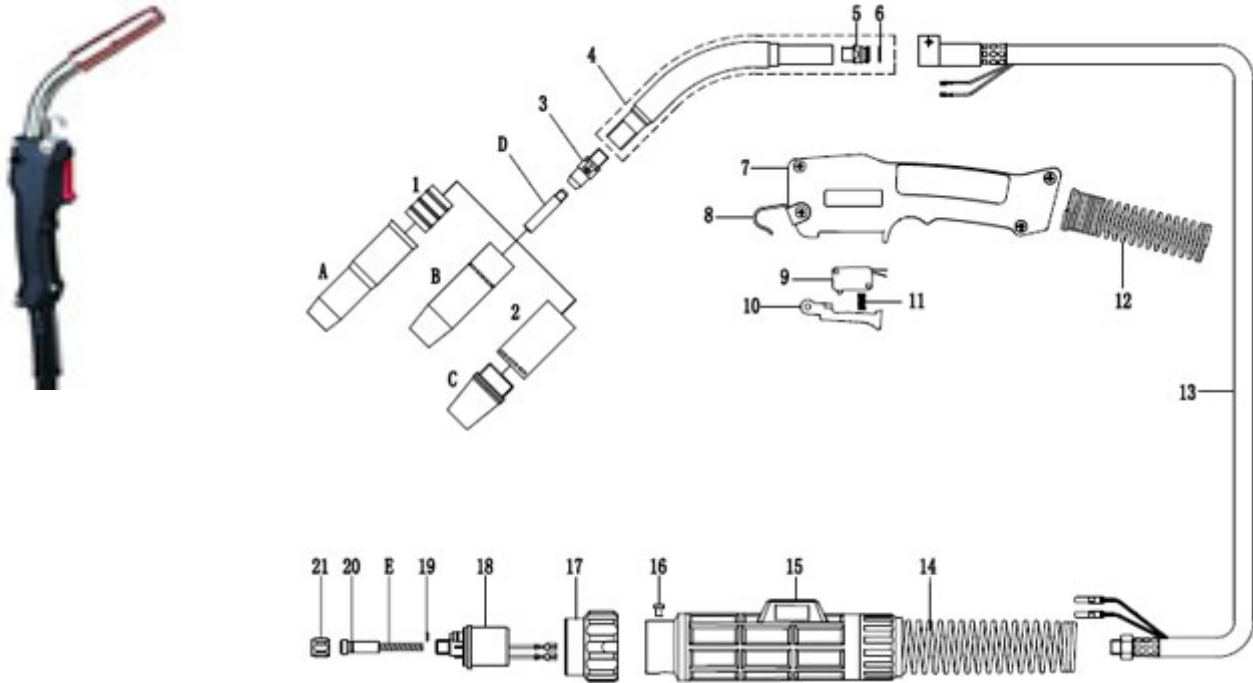

Mig Guns

Technical Parameters

Model	NT4	
Rated Current	CO2	400A
	Mixed Gas	350A
Duty Cycle	60%	
Diameter of Applicable Welding Wire	0.030- 5/64 inch (0.8-2.0mm)	

Model

Description	Part No.		
	10ft	12ft	15ft
Welding Torch Coupled with Euro Fitting *	NT4-10E	NT4-12E	NT4-15E
Welding Torch Coupled with Tweco Fitting	NT4-10T	NT4-12T	NT4-15T
Welding Torch Coupled with Lincoln Fitting	NT4-10L	NT4-12L	NT4-15L
Welding Torch Coupled with Miller Fitting	NT4-10M	NT4-12M	NT4-15M

Nozzle

No.	Part No.	Description
A	24A50	Adjustable
	24A62 *	
	24A75	
	24AH50	Heavy Duty
	24AH62	
	24AH75	
B	23-50	Self Insulated
	23-62	
	23-75	
C	24CT50S	Fixed Coarse Thread
	24CT62S	
	24CT75S	

Contact Tip

No.	Part No.	Description
D	14-35	0.035 inch / 0.9mm Ecu
	14-45	0.045 inch / 1.2mm Ecu
	14-52	0.052 inch / 1.3mm Ecu
	14-116	1/16 inch / 1.6mm Ecu
	14H-35	0.035 inch / 0.9mm Ecu HD
	14H-45 *	0.045 inch / 1.2mm Ecu HD
	14H-52	0.052 inch / 1.3mm Ecu HD
	14H-116	1/16 inch / 1.6mm Ecu HD
	14H-564	5/64 inch / 2.0mm Ecu HD

Liner

No.	Part No.	Description
E	44-3045-15	Steel Liner 0.035 -0.045 inch / 0.8-0.9mm × 15ft
	44-116-15 *	Steel Liner 1/16 inch / 1.6mm × 15ft
	44-584-15	Steel Liner 5/64 inch / 2.0mm × 15ft
	44T-3545-15	Teflon Liner 0.035 -0.045 inch / 0.9-1.2mm × 15ft
	44T-116-15	Teflon Liner 1/16 inch / 1.6mm × 15ft